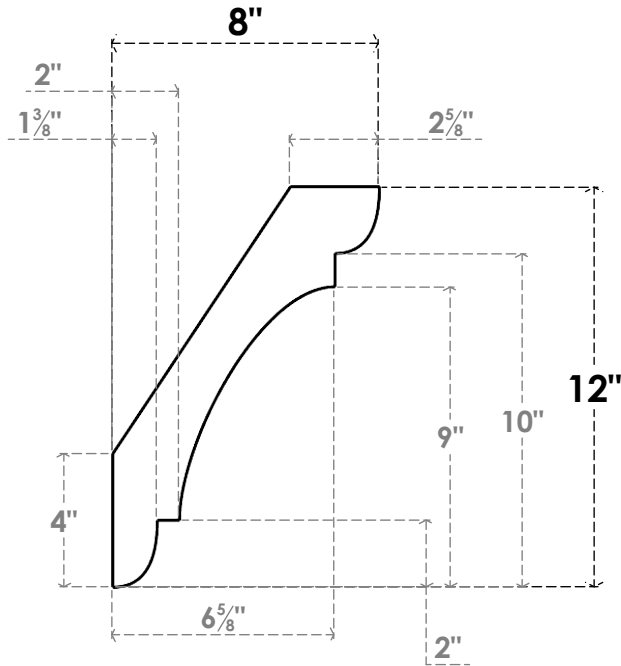

ITEM NUMBER: BRCPC060X08000X12000OLY

6"W X 8"D X 12"H OLYMPIC ARCHITECTURAL GRADE PVC CLOSED KNEE BRACE

SIDE PROFILE

FRONT PROFILE

ISOMETRIC

EKENA MILLWORK
2300 WEST MAIN ST.
CLARKSVILLE, TX 75426
TOLL FREE: 866-607-0453
WWW.EKENAMILLWORK.COM

NOTES

1. INSTALLATION TO BE COMPLETED IN ACCORDANCE WITH MANUFACTURER'S SPECIFICATIONS.
2. DRAWING MAY NOT BE TO SCALE
3. THIS DRAWING IS INTENDED FOR DESIGN AND PLANNING PURPOSES ONLY.
4. ALL INFORMATION CONTAINED HEREIN WAS CURRENT AT THE TIME OF DEVELOPMENT BUT MUST BE REVIEWED AND APPROVED BY THE PRODUCT MANUFACTURER TO BE CONSIDERED ACCURATE.
5. ARCHITECTURAL GRADE PVC PRODUCTS ARE MADE FROM EXPANDED CELLULAR PVC AND COME NATURALLY WHITE BUT MAY BE PAINTED