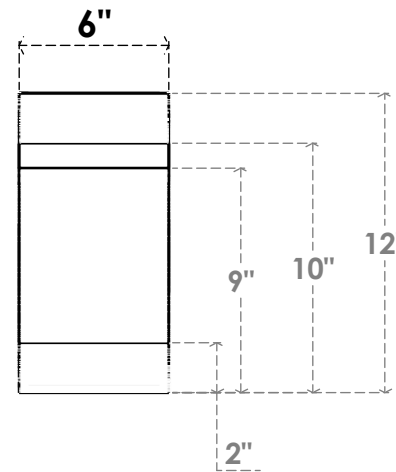

ITEM NUMBER: BRCPC060X08000X12000OLY

6"W X 8"D X 12"H OLYMPIC ARCHITECTURAL GRADE PVC CLOSED KNEE BRACE

SIDE PROFILE

FRONT PROFILE

ISOMETRIC

EKENA MILLWORK
2300 WEST MAIN ST.
CLARKSVILLE, TX 75426
TOLL FREE: 866-607-0453
WWW.EKENAMILLWORK.COM